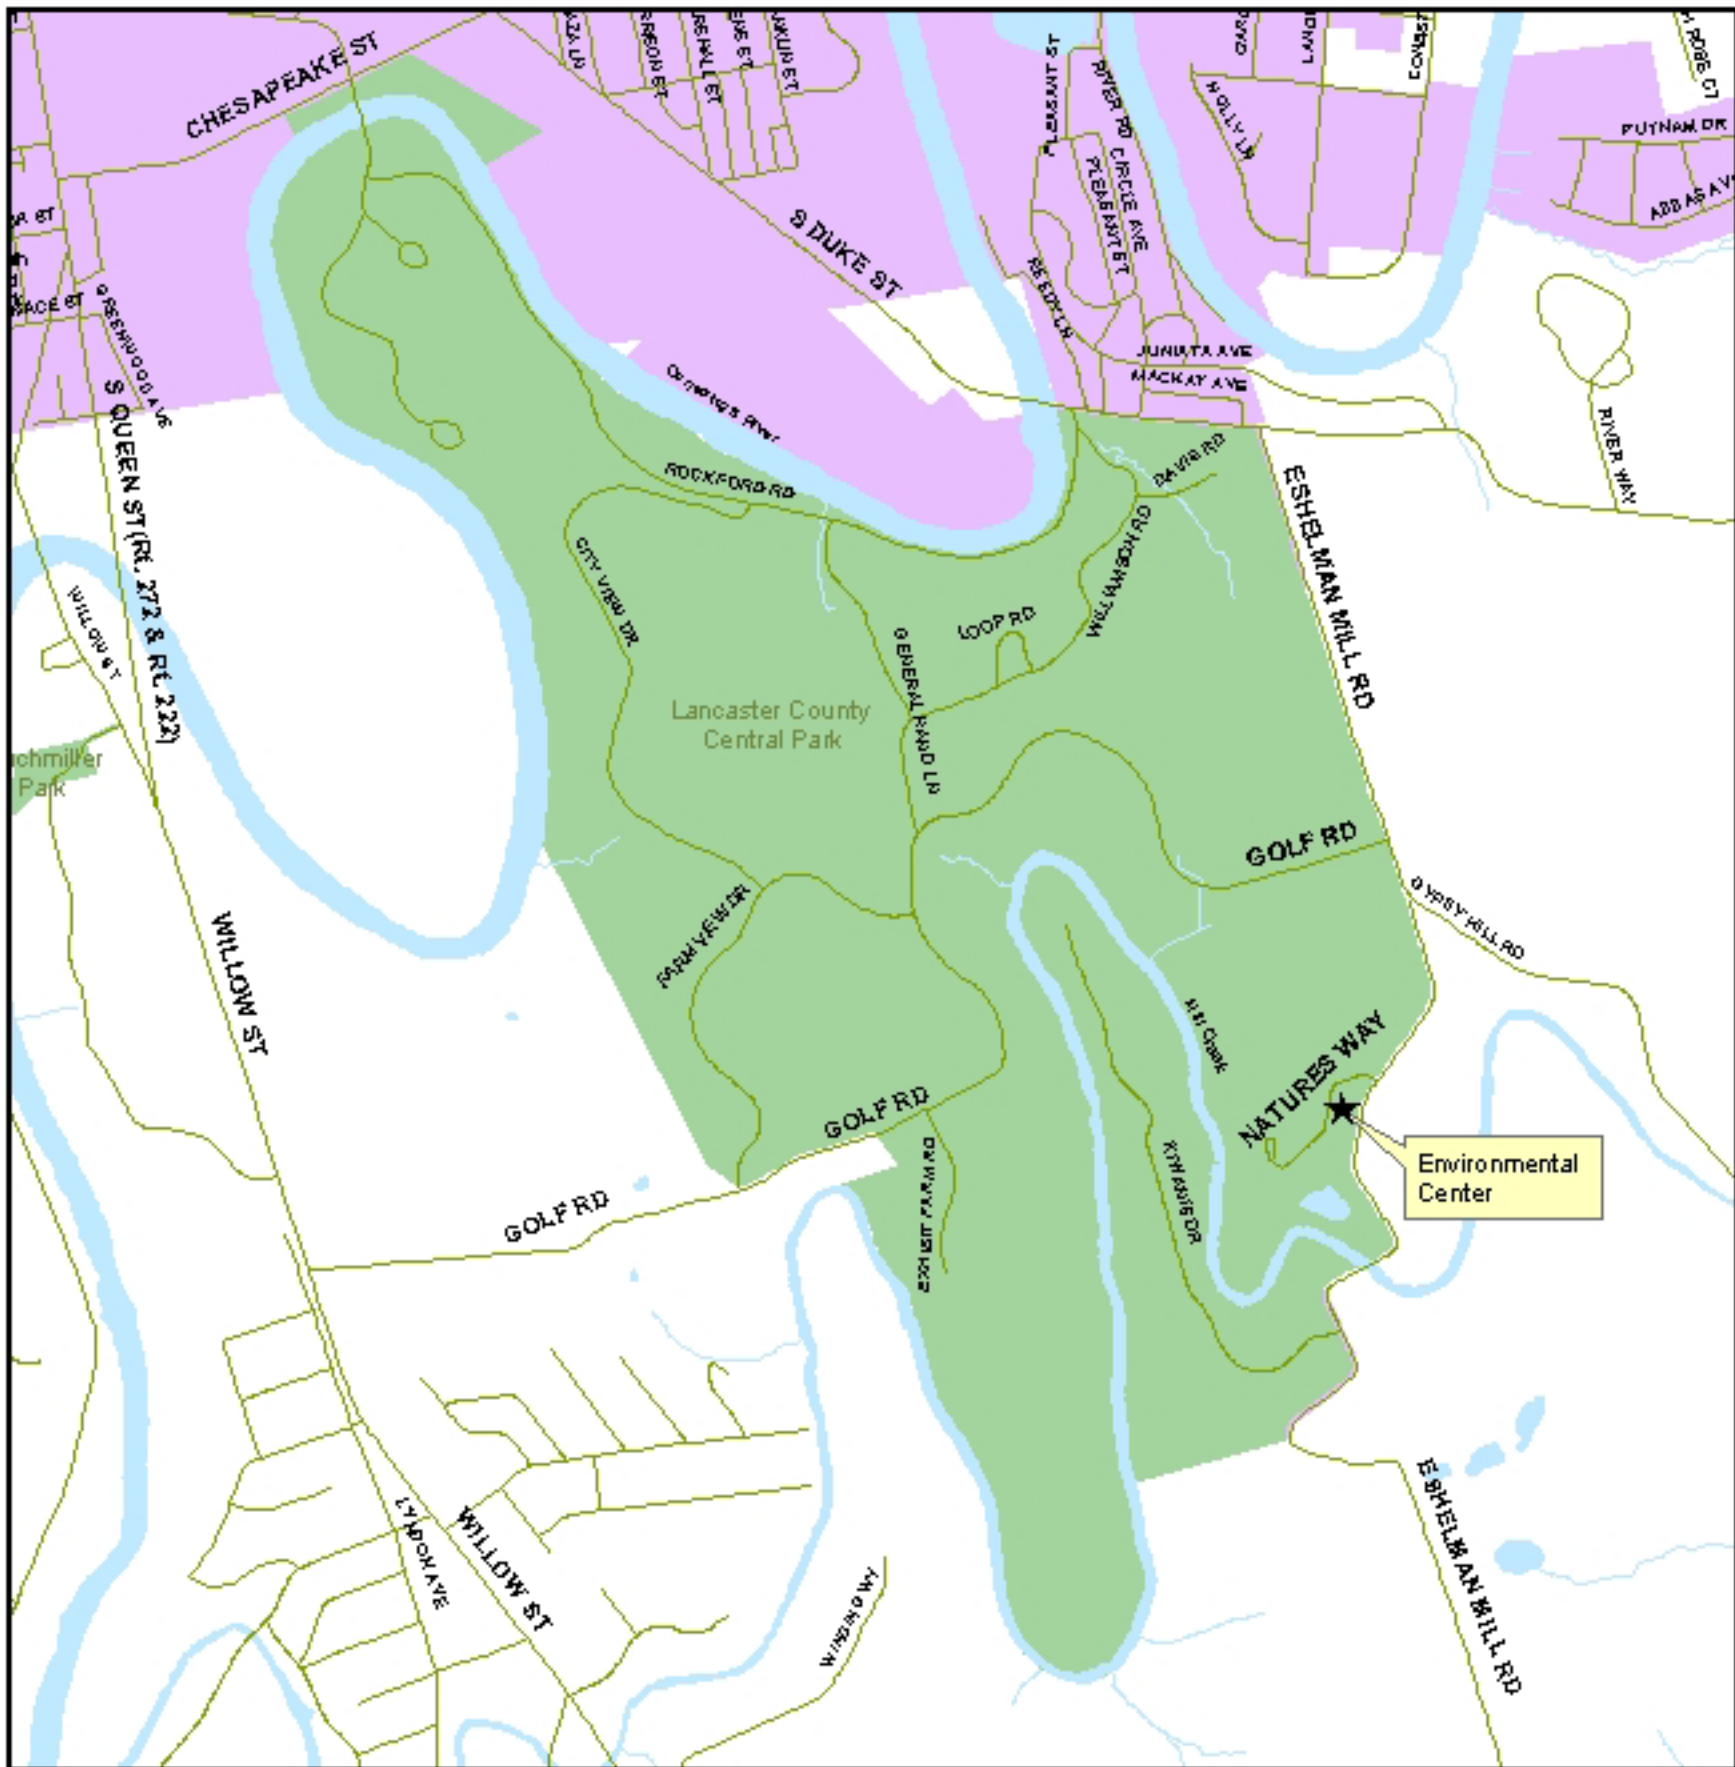

Roads to Lancaster County Central Park

Map of Lancaster County Central Park showing roads, streams, and parks. The map includes labels for various streets such as Chesapeake St, S Duke St, Rockford Rd, Golf Rd, and Nature's Way. It also shows the location of the Environmental Center marked with a star.

Produced by:
Lancaster County GIS Department
Kerri Steck
October 7, 2002

Features

-  Road
-  Streams & Ponds
-  Parks
-  Lancaster City