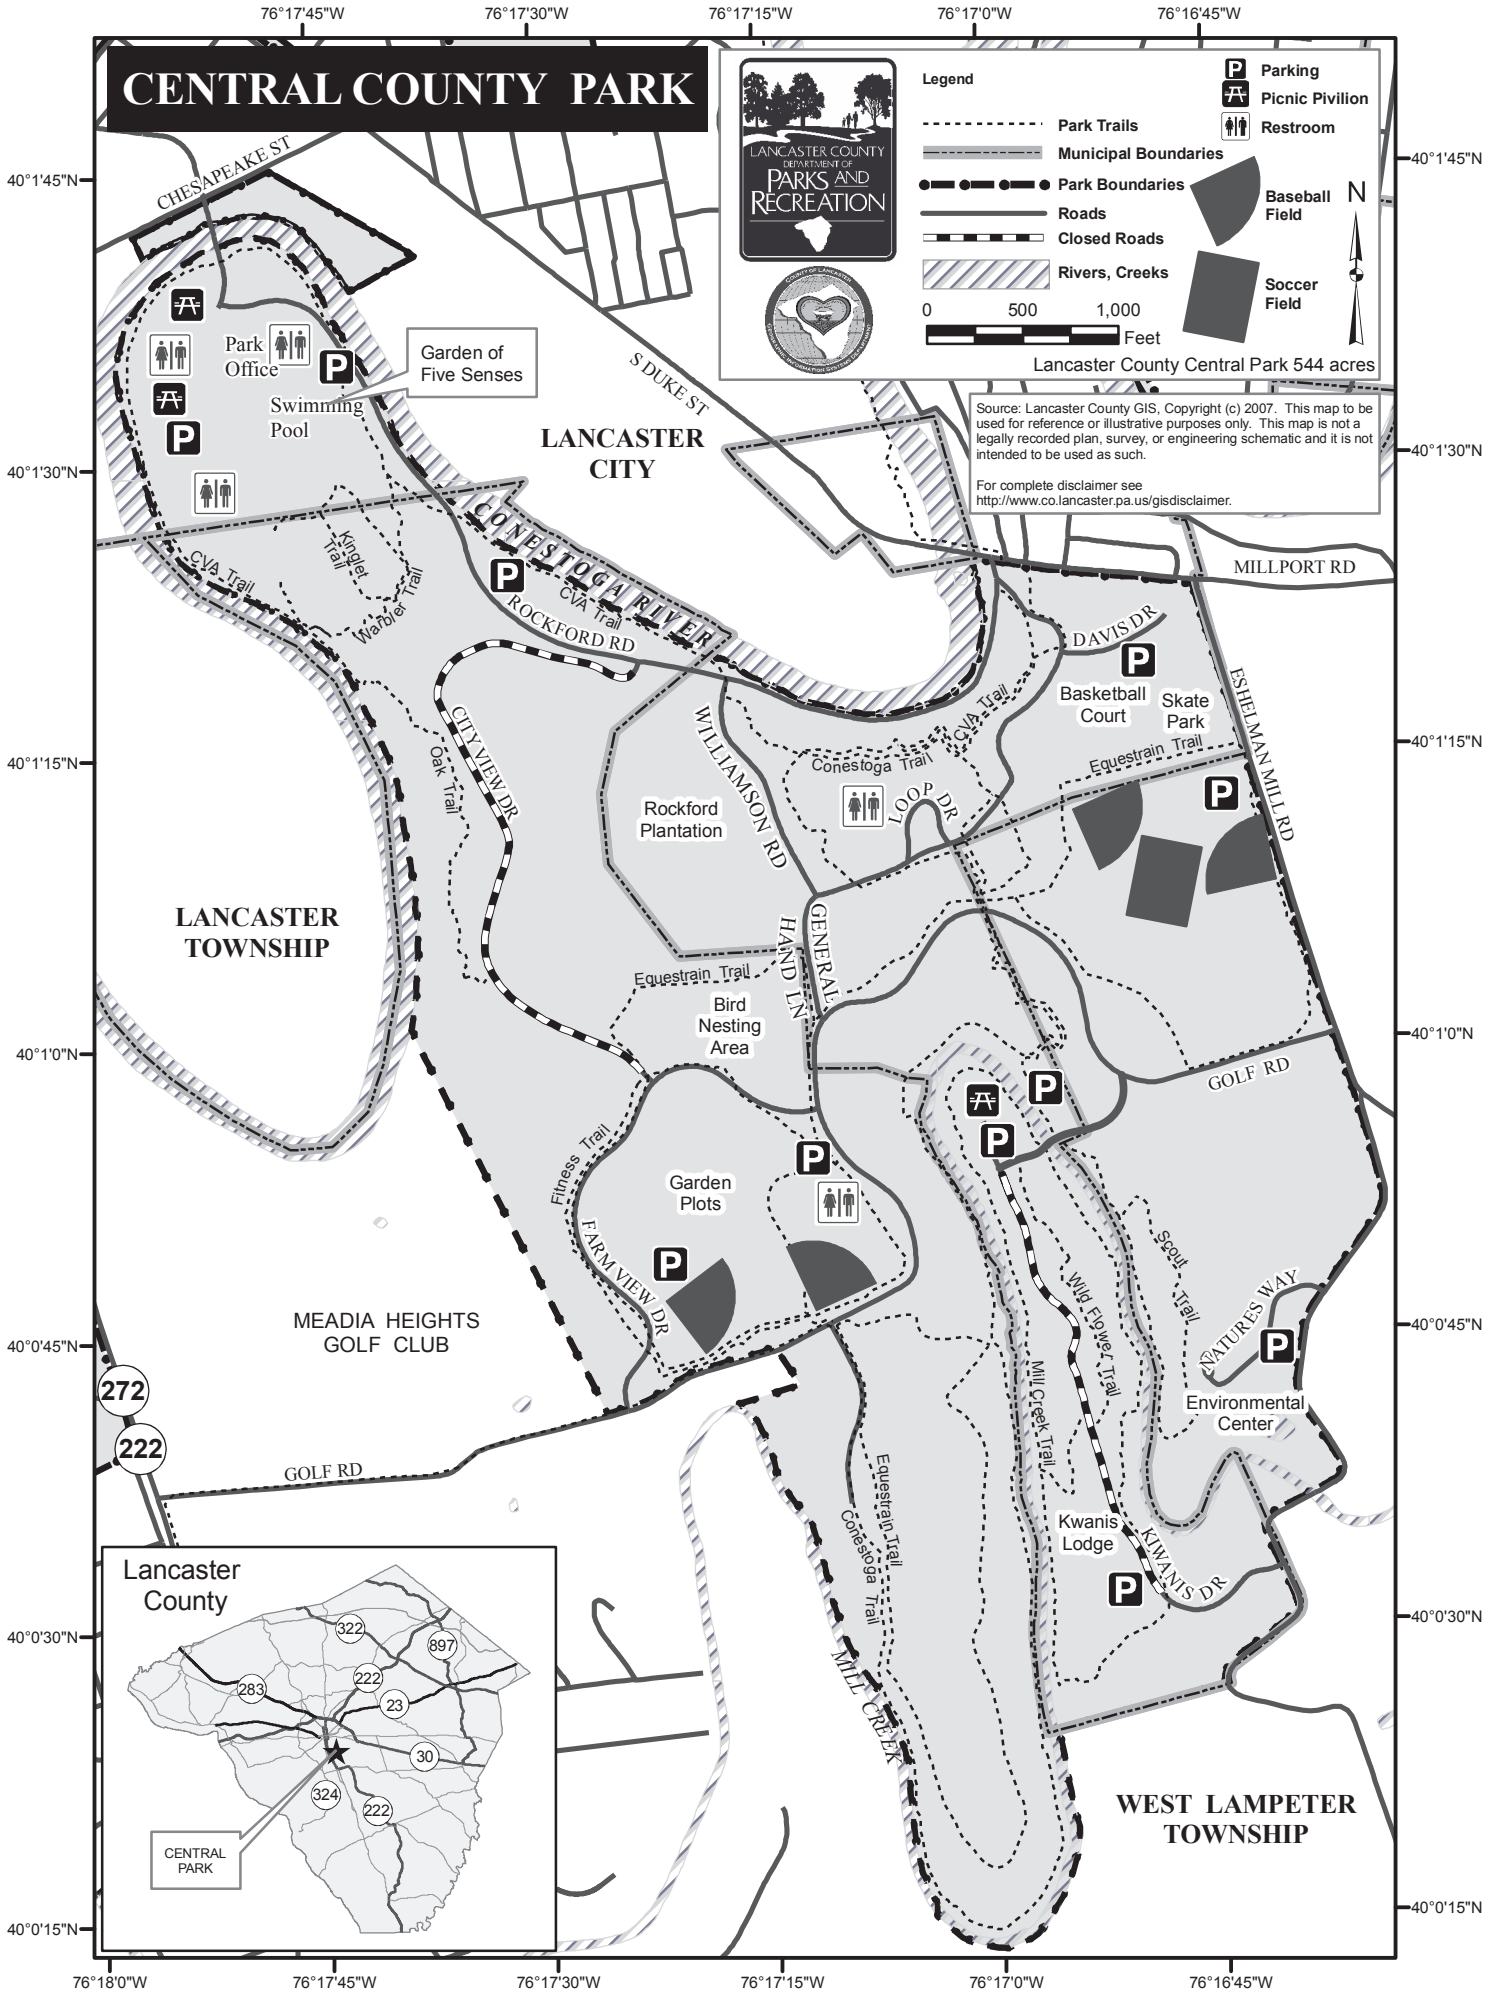

# CENTRAL COUNTY PARK

### Legend

- Park Trails
- Municipal Boundaries
- Park Boundaries
- Roads
- Closed Roads
- Rivers, Creeks
- Parking
- Picnic Pavilion
- Restroom
- Baseball Field
- Soccer Field

0 500 1,000 Feet

Lancaster County Central Park 544 acres

Source: Lancaster County GIS, Copyright (c) 2007. This map to be used for reference or illustrative purposes only. This map is not a legally recorded plan, survey, or engineering schematic and it is not intended to be used as such.  
For complete disclaimer see <http://www.co.lancaster.pa.us/gisdisclaimer>.

**WEST LAMPETER TOWNSHIP**