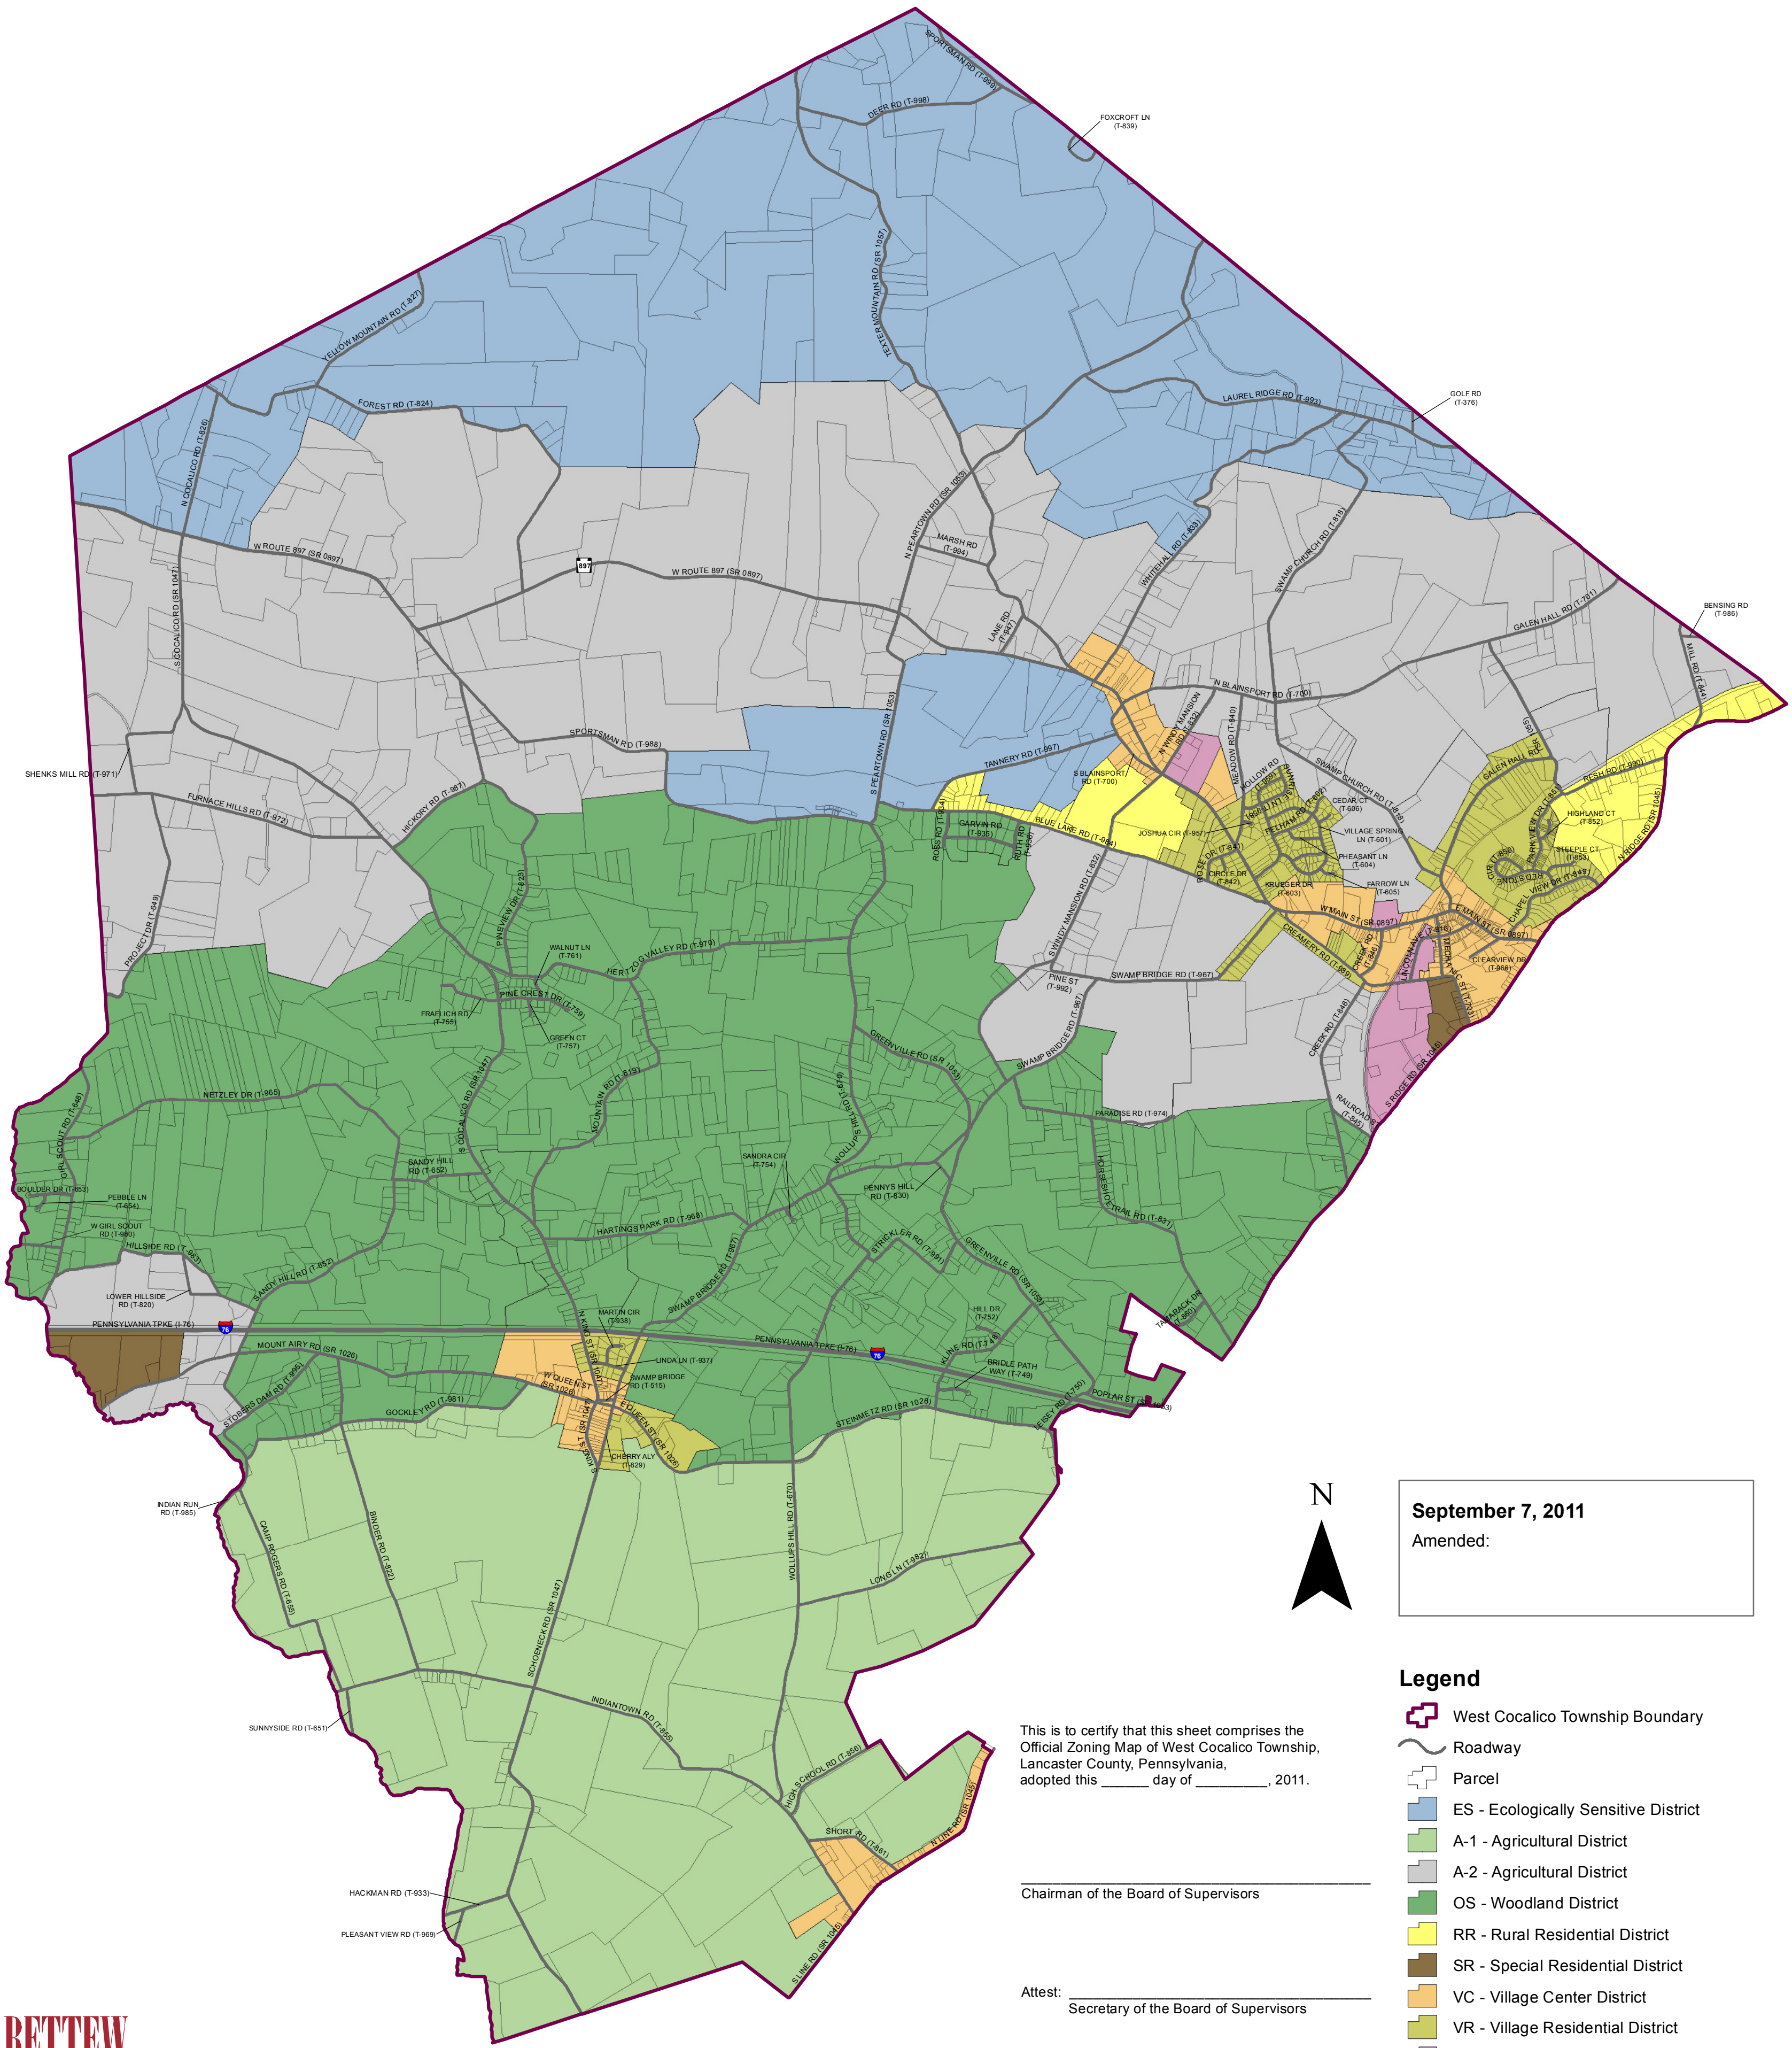

ZONING MAP

WEST COCALICO TOWNSHIP, LANCASTER COUNTY, PA

September 7, 2011
Amended:

- Legend**
- West Cocalico Township Boundary
 - Roadway
 - Parcel
 - ES - Ecologically Sensitive District
 - A-1 - Agricultural District
 - A-2 - Agricultural District
 - OS - Woodland District
 - RR - Rural Residential District
 - SR - Special Residential District
 - VC - Village Center District
 - VR - Village Residential District
 - I-C - Industrial/Commercial District

This is to certify that this sheet comprises the Official Zoning Map of West Cocalico Township, Lancaster County, Pennsylvania, adopted this ____ day of _____, 2011.

Chairman of the Board of Supervisors

Attest: _____
Secretary of the Board of Supervisors

1 inch = 2,000 feet when map is printed 18" x 24"