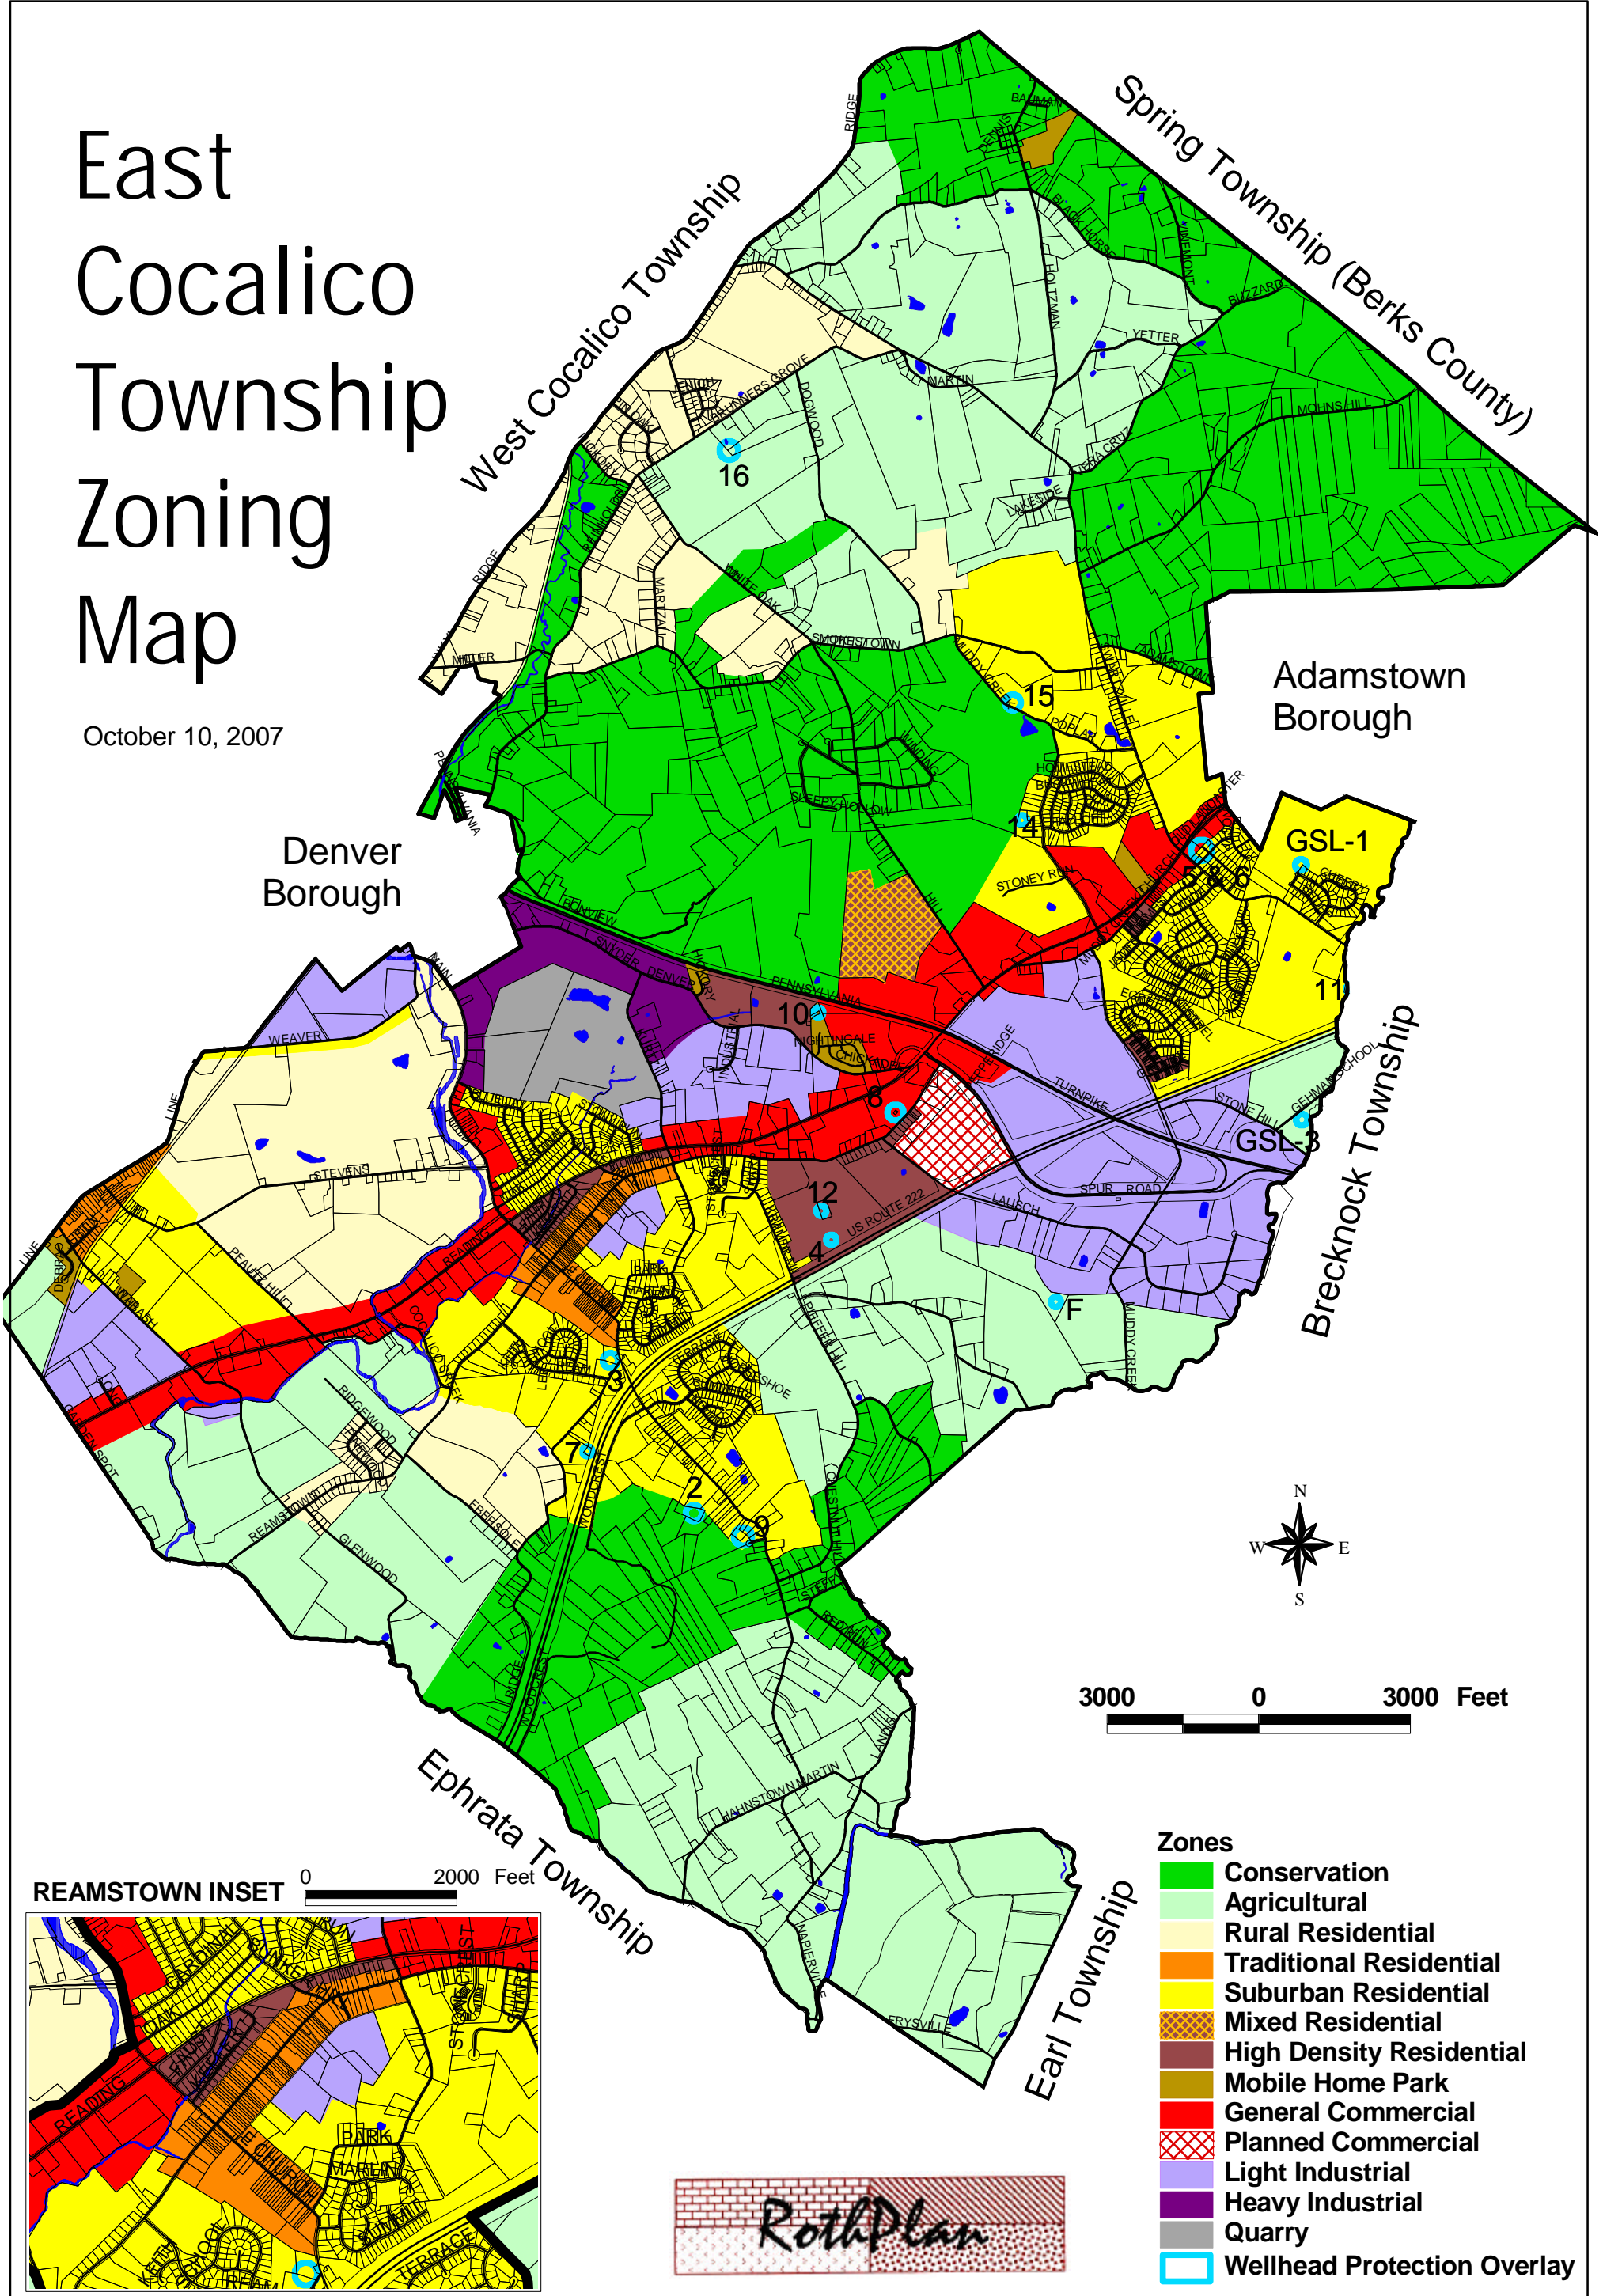

East Cocalico Township Zoning Map

October 10, 2007

REAMSTOWN INSET 0 2000 Feet

RothPlan