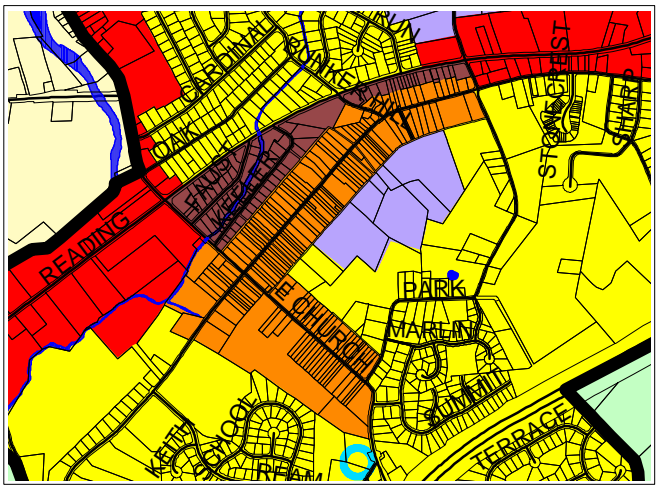

East Cocalico Township Zoning Map

October 10, 2007

REAMSTOWN INSET 0 2000 Feet

RothPlan